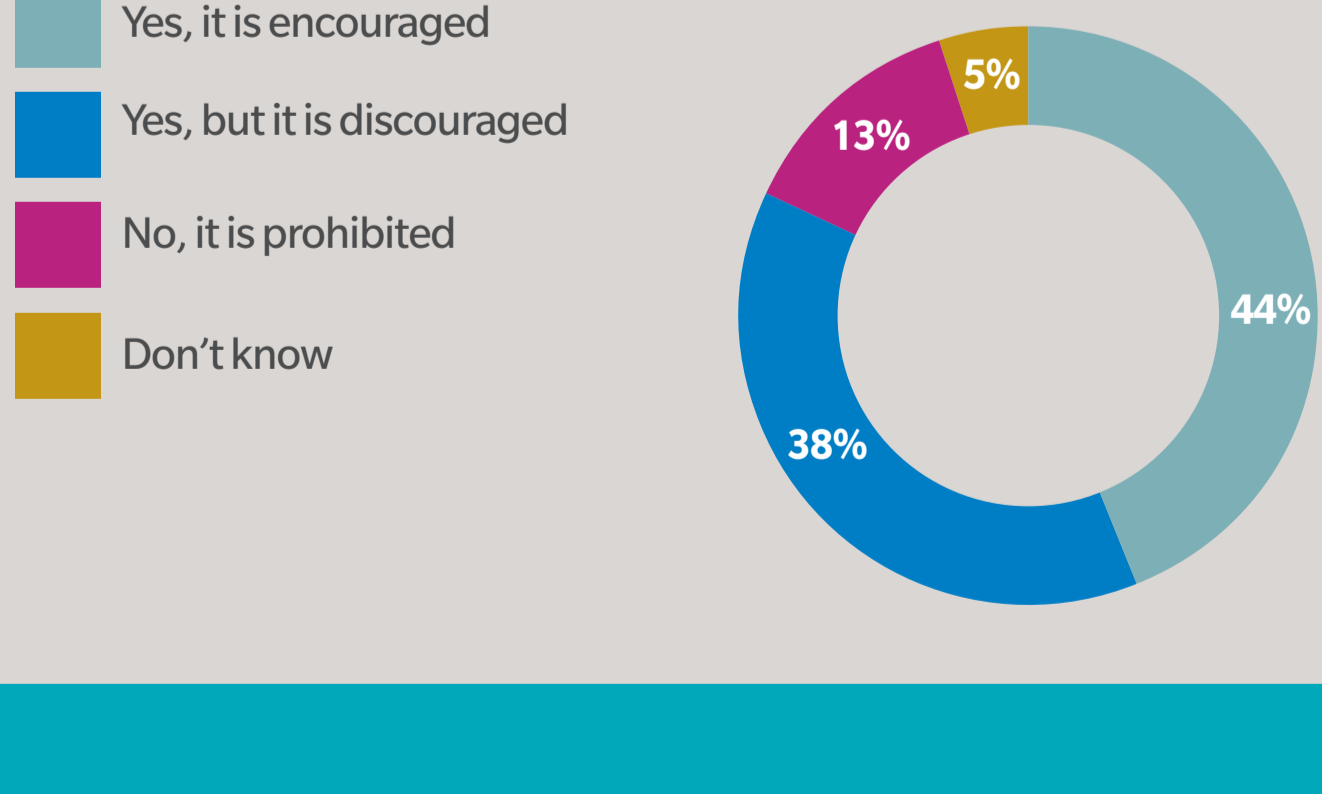

ARE EMPLOYEES PERMITTED TO USE PERSONAL DEVICES FOR WORK FUNCTIONS?

THING YOU DO

More and more, 21st century employees view work as a "thing you do" rather than "a place you go." In other words, the modern employee often works off-site at a home office or other locations. Without access to company information, productivity can come to a screeching halt. Solutions like M-Files can give remote workers the ability to manage information anytime, anywhere.

M-Files®

LET'S TALK

Contact us to find out how our Intelligent Video Solutions can support, protect and optimise your business today and in the future:

info@konicaminolta.co.uk
www.konicaminolta.co.uk/dms
0800 833 864