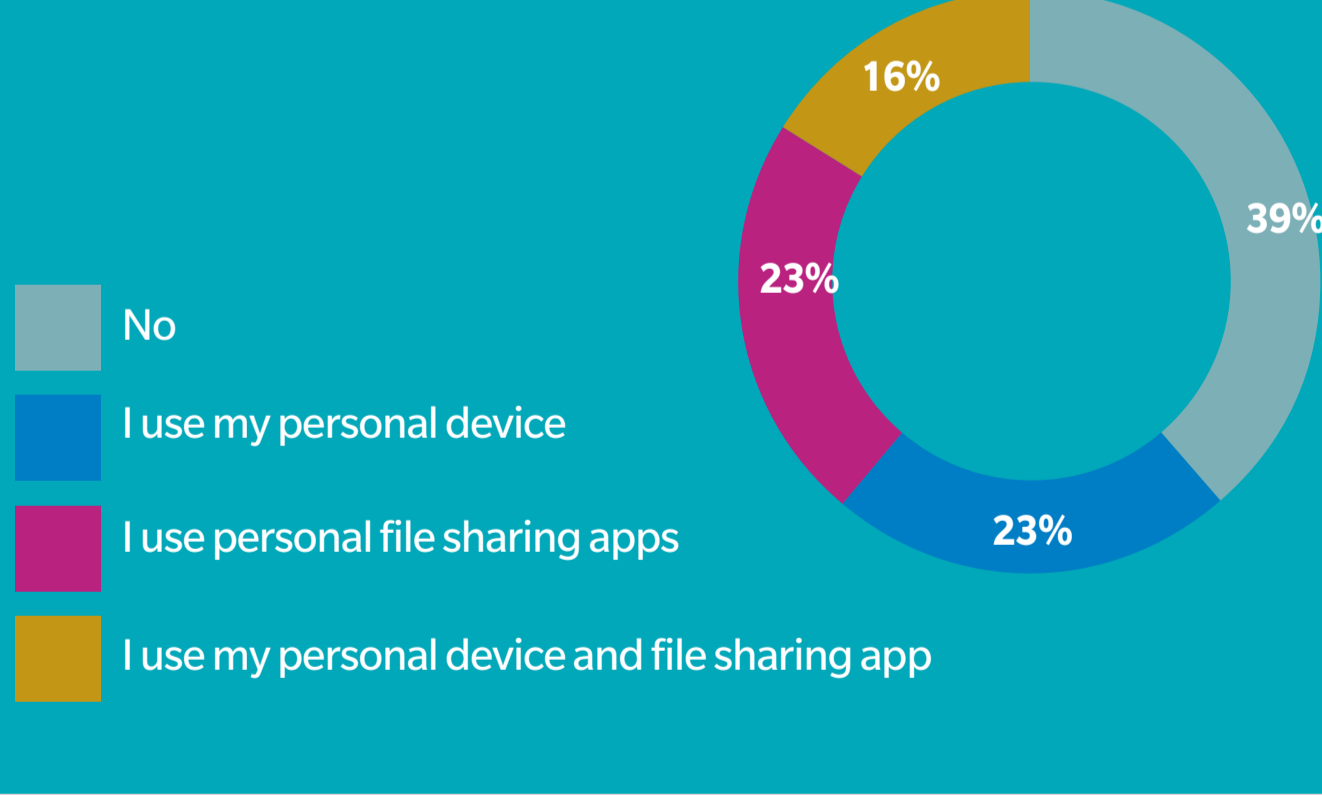

MANAGING DOCUMENTS ON THE MOVE

INFORMATION AT EVERY COMPANY IS GROWING

The quantity of documents, version control and various data stores all present unique. Now attempt to take those challenges on the road with some version of document management on mobile devices and the issues compound.

Check out these eye-opening statistics from the 2019 Intelligent Information Management Benchmark Report

M-Files®

say they need access to corporate documents on their mobile device ...

YET ONLY

say it's quick and easy to find information on a mobile device.

HOW CHALLENGING IS IT TO FIND NEEDED INFORMATION ON A MOBILE DEVICE?

ALMOST ALWAYS CHALLENGING

SOMETIMES CHALLENGING

QUICK & EASY

WHAT CAN WORKERS DO ON THEIR MOBILE DEVICES?

1 IN 10

workers report they can't do any of these things using a mobile device

USE OF PERSONAL DEVICES AND FILE-SHARING APPS

SHADOW IT

The use of personal devices and file-sharing apps to access and share company information - is a practice that's increasingly scrutinized. Companies are realizing that BYOD and file-sharing open them up to a variety of IT-centric challenges.

61%

report use of personal file-sharing apps and/or their personal device to access and share company information

ARE EMPLOYEES PERMITTED TO USE PERSONAL DEVICES FOR WORK FUNCTIONS?

THING YOU DO

More and more, 21st century employees view work as a "thing you do" rather than "a place you go." In other words, the modern employee often works off-site at a home office or other locations. Without access to company information, productivity can come to a screeching halt. Solutions like M-Files can give remote workers the ability to manage information anytime, anywhere.

M-Files®

LET'S TALK